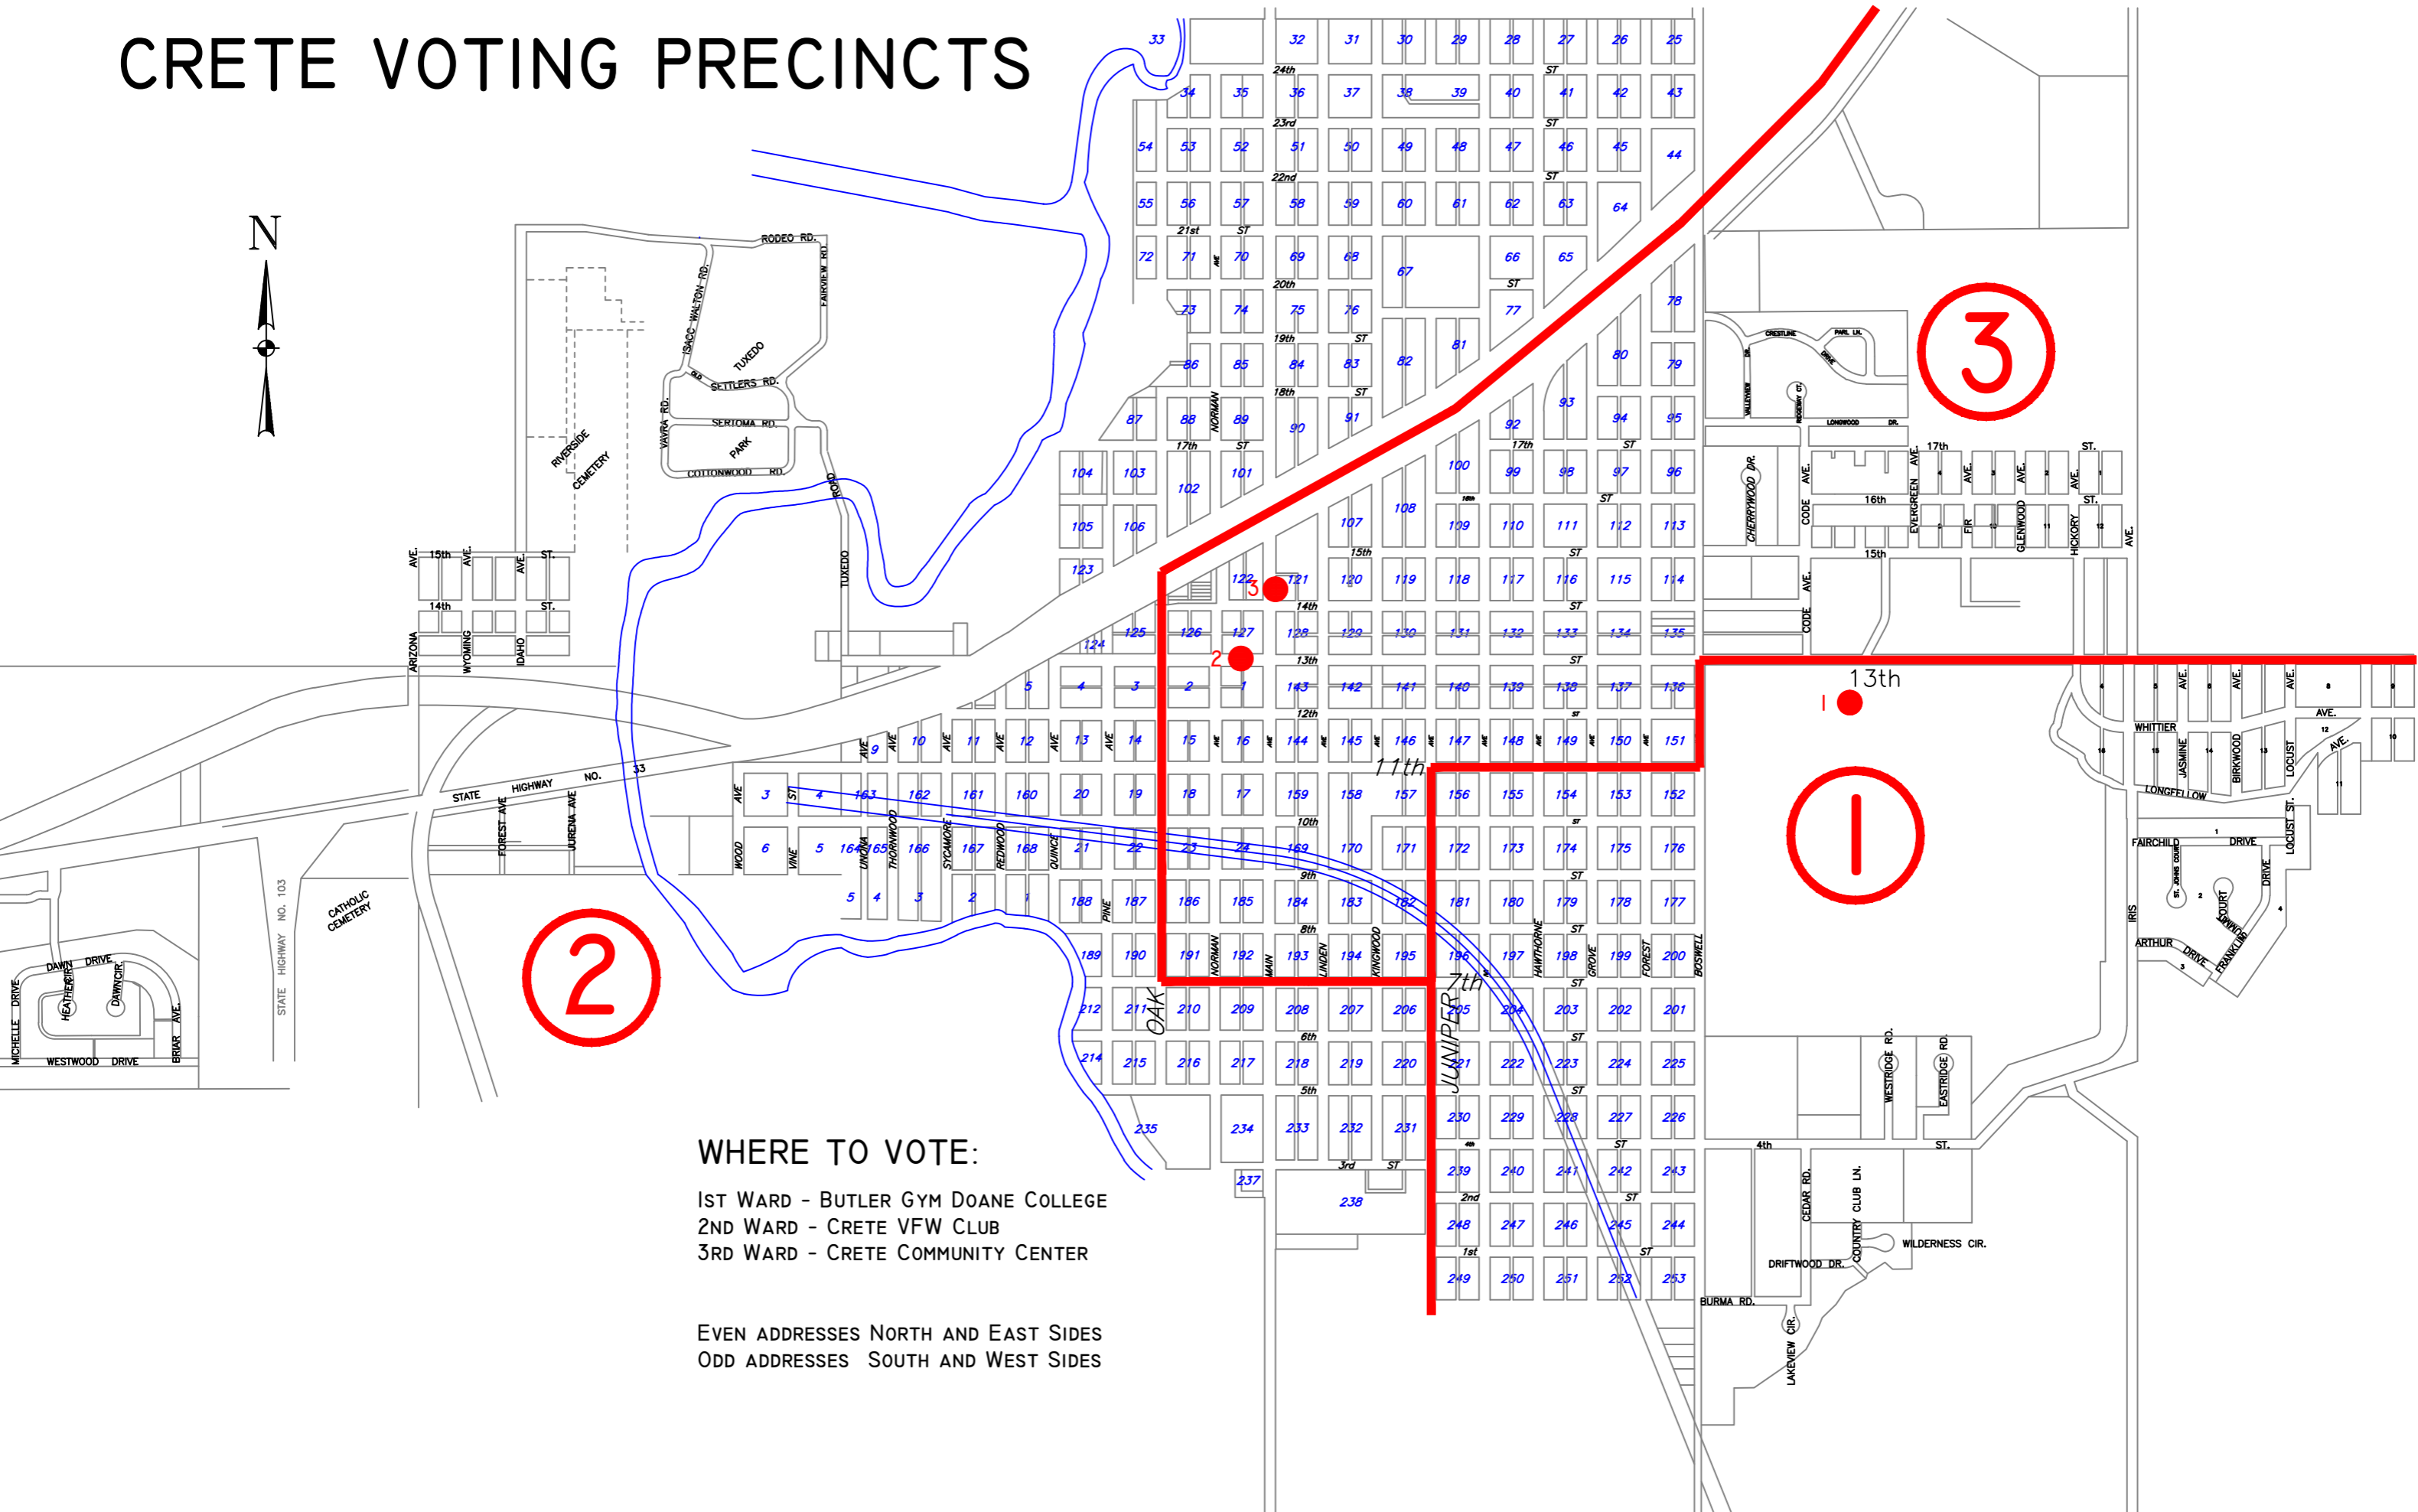

CRETE VOTING PRECINCTS

WHERE TO VOTE:

- 1ST WARD - BUTLER GYM DOANE COLLEGE
- 2ND WARD - CRETE VFW CLUB
- 3RD WARD - CRETE COMMUNITY CENTER

EVEN ADDRESSES NORTH AND EAST SIDES
 ODD ADDRESSES SOUTH AND WEST SIDES